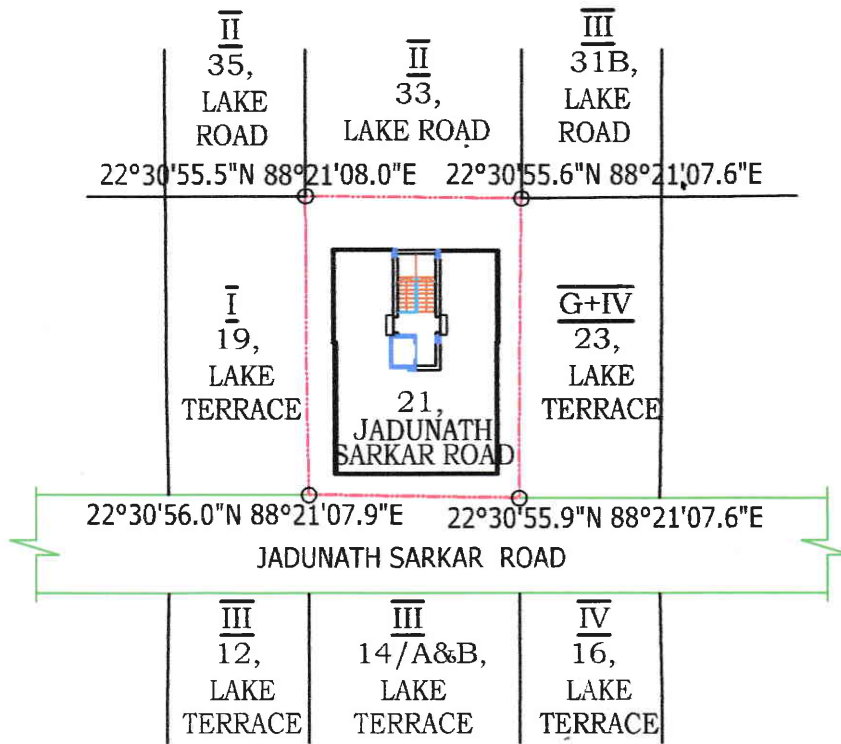

PREMISES NO. - 21, JADUNATH SARKAR ROAD, KOLKATA- 700029,
 WARD NO.-87, BOROUGH NO.-VIII, P.S.- TOLLYGUNGE.

SITE PLAN
SCALE-1:600

LOCATION PLAN
SCALE-1:4000